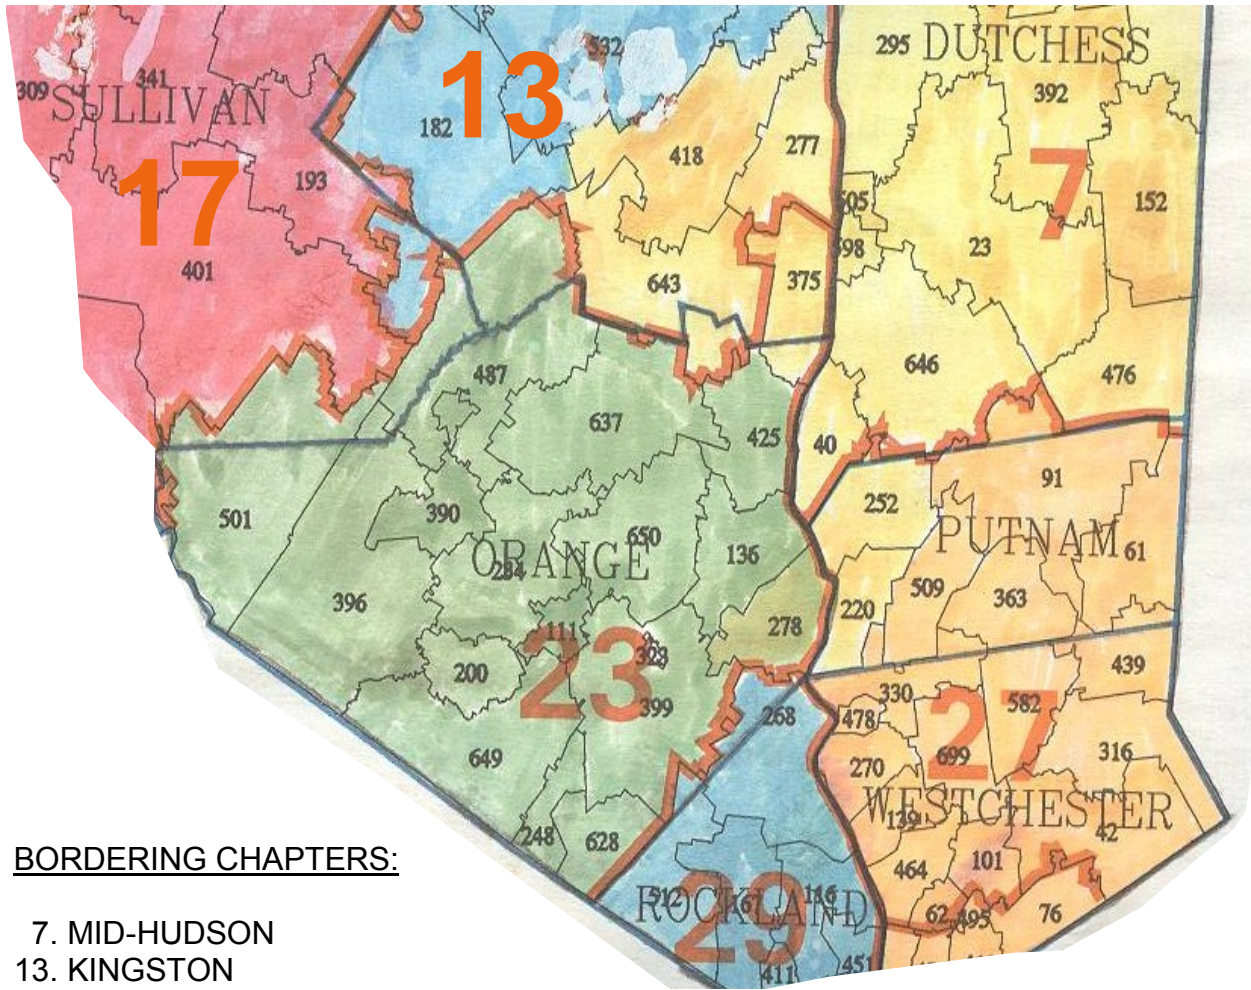

ORANGE COUNTY CHAPTER (23)

SCHOOLS SERVICED:

1. CHESTER	111	11. TUXEDO	628
2. CORNWALL.....	136	12. WARWICK VALLEY	649
3. GOSHEN	234	13. WASHINGTONVILLE	650
4. GREENWOOD LAKE	248	14. VALLEY MONTGOMERY	637
5. MIDDLETON	390		
6. MINISINK VALLEY	396	BURKE CATHOLIC	
7. MONROE WOODBURY	399	SS SEWARD INSTITUTE	
8. NEWBURG FREE ACADEMY	425	SUGAR LOAF UNION	
9. PINE BUSH	487	JAMES O'NEILL	
10. PORT JERVIS	501	ORANGE ULSTER BOCES	

BORDERING CHAPTERS:

- 7. MID-HUDSON
- 13. KINGSTON
- 17. SULLIVAN COUNTY
- 27. WESTCHESTER
- 29. ROCKLAND COUNTY